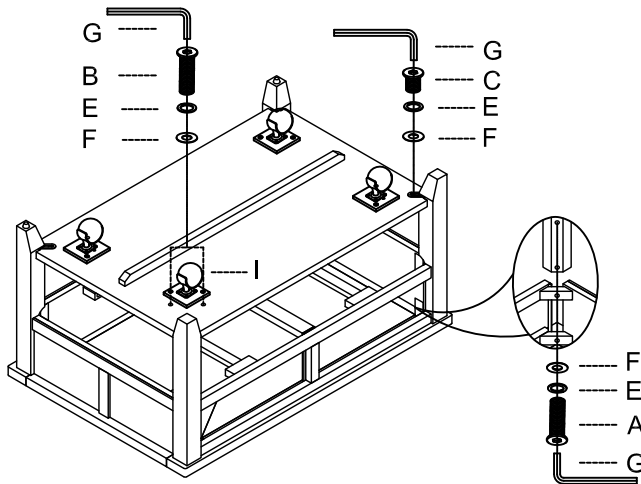

null | furniture

ASSEMBLY INSTRUCTION

ITEM NO:7719-01
SMALL COCKTAIL

STEP 1

STEP 2

STEP 3

STEP 4

STEP 5

DO NOT TIGHTEN SCREWS
UNTIL COMPLETELY ASSEMBLED

Item	Sketch	Description	Qty
A		Bolt 1/4"x1-3/4"	8 PCS
B		Bolt 1/4"x1"	8 PCS
C		Bolt 1/4"x5/8"	4 PCS
D		Bolt 1/4"x5/8"	4 PCS
E		Lock Washer 1/4"	20 PCS
F		Flat Washer 1/4"x16mm	20 PCS
G		Allen Wrench 1/4"	1 PC
H		Shelf bracket	4 PCS
I		Caster	4 PCS