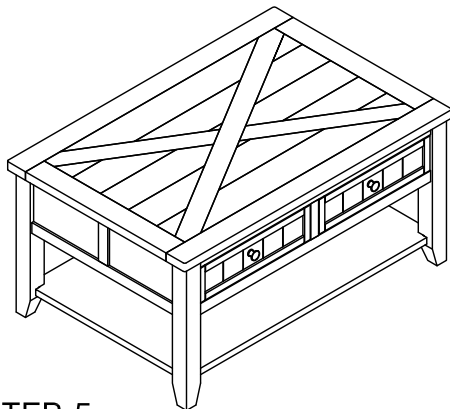

null | furniture

ASSEMBLY INSTRUCTION

ITEM NO:7719-01
SMALL COCKTAIL

STEP 1

STEP 2

STEP 3

STEP 4

STEP 5

DO NOT TIGHTEN SCREWS
UNTIL COMPLETELY ASSEMBLED

Item	Sketch	Description	Qty
A		Bolt 1/4"x1-3/4"	8 PCS
B		Bolt 1/4"x1"	8 PCS
C		Bolt 1/4"x5/8"	4 PCS
D		Bolt 1/4"x5/8"	4 PCS
E		Lock Washer 1/4"	20 PCS
F		Flat Washer 1/4"x16mm	20 PCS
G		Allen Wrench 1/4"	1 PC
H		Shelf bracket	4 PCS
I		Caster	4 PCS