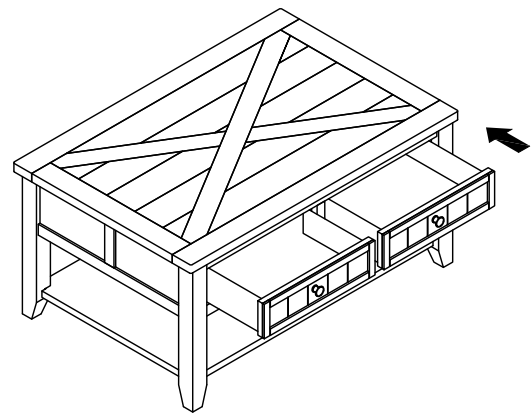

null | furniture

ASSEMBLY INSTRUCTION

ITEM NO:7719-01
SMALL COCKTAIL

STEP 1

STEP 2

STEP 3

STEP 4

STEP 5

DO NOT TIGHTEN SCREWS
UNTIL COMPLETELY ASSEMBLED

Item	Sketch	Description	Qty
A		Bolt 1/4"x1-3/4"	8 PCS
B		Bolt 1/4"x1"	8 PCS
C		Bolt 1/4"x5/8"	4 PCS
D		Bolt 1/4"x5/8"	4 PCS
E		Lock Washer 1/4"	20 PCS
F		Flat Washer 1/4"x16mm	20 PCS
G		Allen Wrench 1/4"	1 PC
H		Shelf bracket	4 PCS
I		Caster	4 PCS