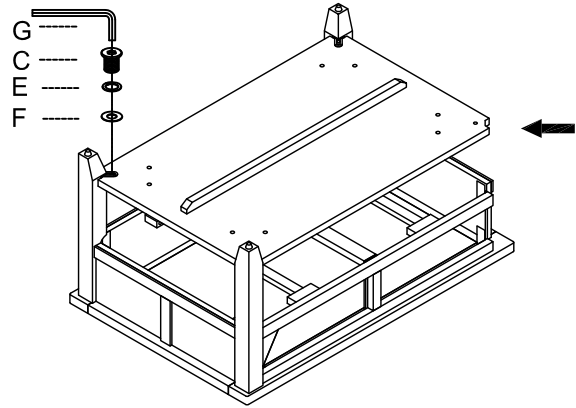

null | furniture

ASSEMBLY INSTRUCTION

ITEM NO:7719-01
SMALL COCKTAIL

STEP 1

STEP 2

STEP 3

STEP 4

STEP 5

DO NOT TIGHTEN SCREWS
UNTIL COMPLETELY ASSEMBLED

Item	Sketch	Description	Qty
A		Bolt 1/4"x1-3/4"	8 PCS
B		Bolt 1/4"x1"	8 PCS
C		Bolt 1/4"x5/8"	4 PCS
D		Bolt 1/4"x5/8"	4 PCS
E		Lock Washer 1/4"	20 PCS
F		Flat Washer 1/4"x16mm	20 PCS
G		Allen Wrench 1/4"	1 PC
H		Shelf bracket	4 PCS
I		Caster	4 PCS