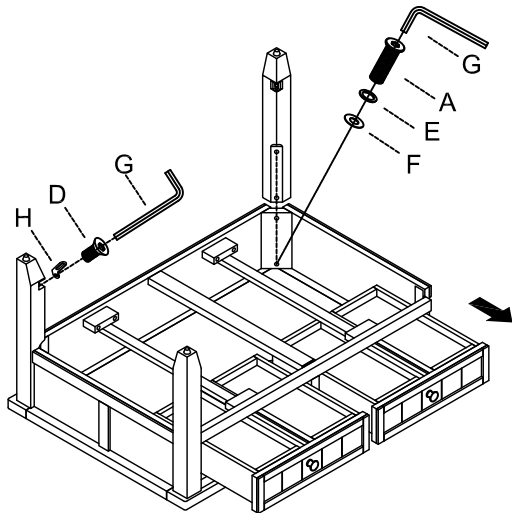

null | furniture

ASSEMBLY INSTRUCTION

ITEM NO:7719-01
SMALL COCKTAIL

STEP 1

STEP 2

STEP 3

STEP 4

STEP 5

DO NOT TIGHTEN SCREWS
UNTIL COMPLETELY ASSEMBLED

Item	Sketch	Description	Qty
A		Bolt 1/4"x1-3/4"	8 PCS
B		Bolt 1/4"x1"	8 PCS
C		Bolt 1/4"x5/8"	4 PCS
D		Bolt 1/4"x5/8"	4 PCS
E		Lock Washer 1/4"	20 PCS
F		Flat Washer 1/4"x16mm	20 PCS
G		Allen Wrench 1/4"	1 PC
H		Shelf bracket	4 PCS
I		Caster	4 PCS